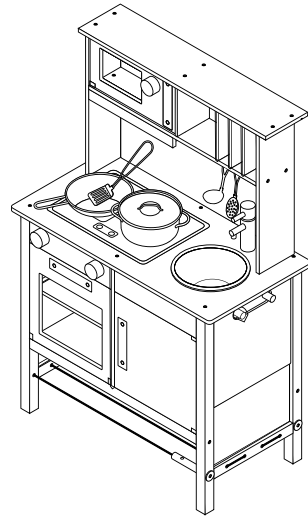

Art. Nr. 12673

Play Kitchen white tasty
Assembly instruction

Kinderküche weiß tasty
Aufbauanleitung

Cuisine pour enfants blanc tasty
Notice de montage

Cucina per bambini bianca tasty
Istruzioni di montaggio

Cocina infantil blanca tasty
Instrucciones de montaje

CAUTION:

The toy is to be assembled by an adult.

CAUTION:

Assemblage par un adulte requis.

WARNING:

CHOKING HAZARD

Small parts. Not for children under 3 years.

AVERTISSEMENT:

RISQUE DE SUFFOCATION